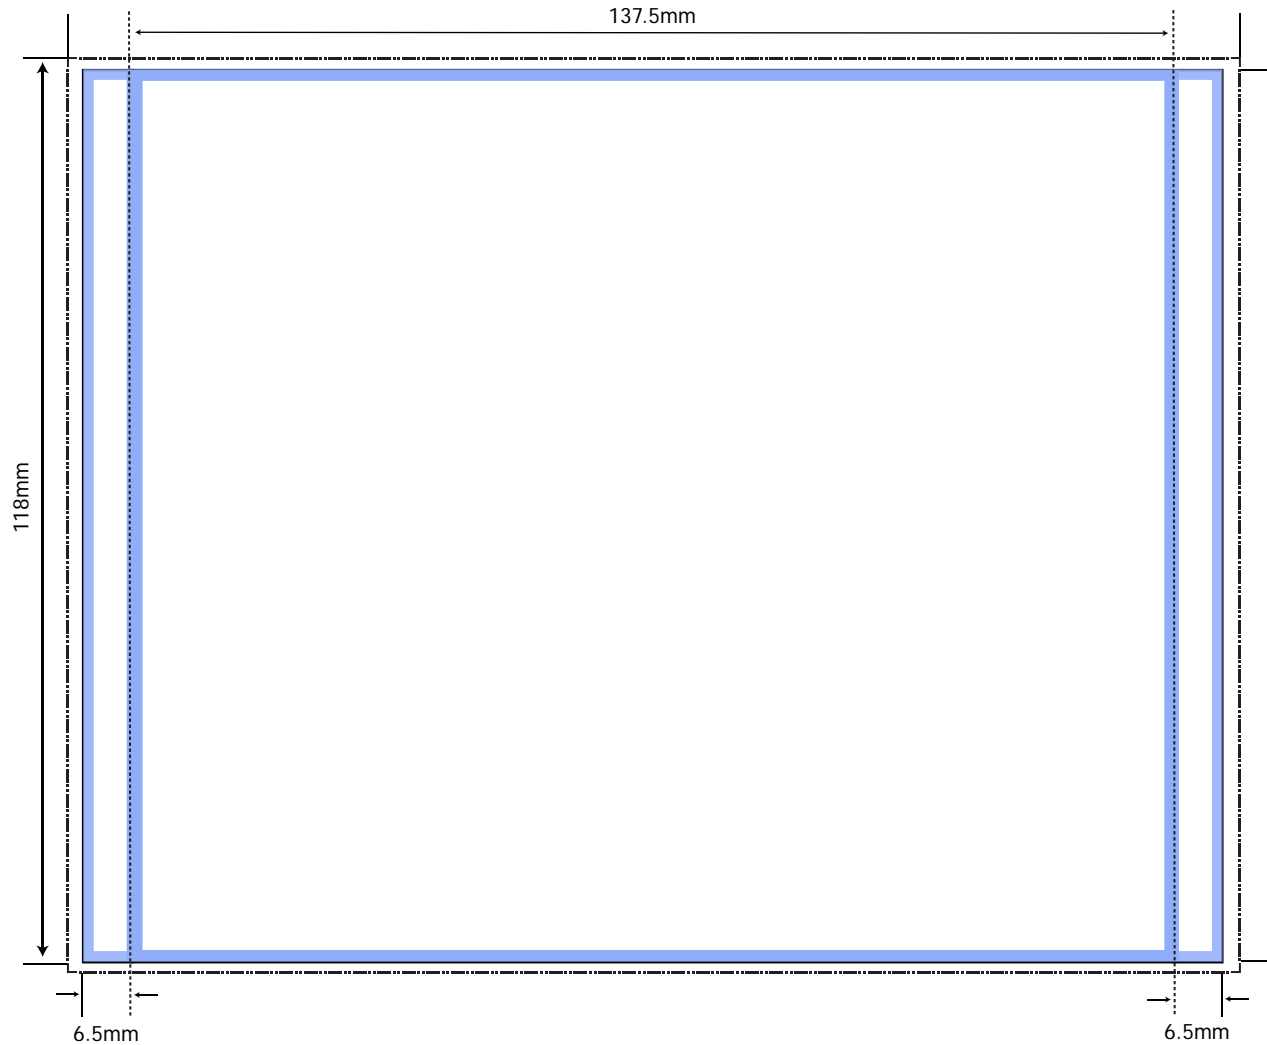

Jewel Case Rear Inlay

Further artwork specs and submission guidelines are available for download from our website at: <http://www.dvdplus.org.uk/artwork.htm>

DVD PLUS
MULTIMEDIA

Key	
-----	3mm bleed
—————	3mm no type margin
.....	Fold line/perforation

Note: "No type margin" on spine is 1mm. When Printed, diagram may not be to size.