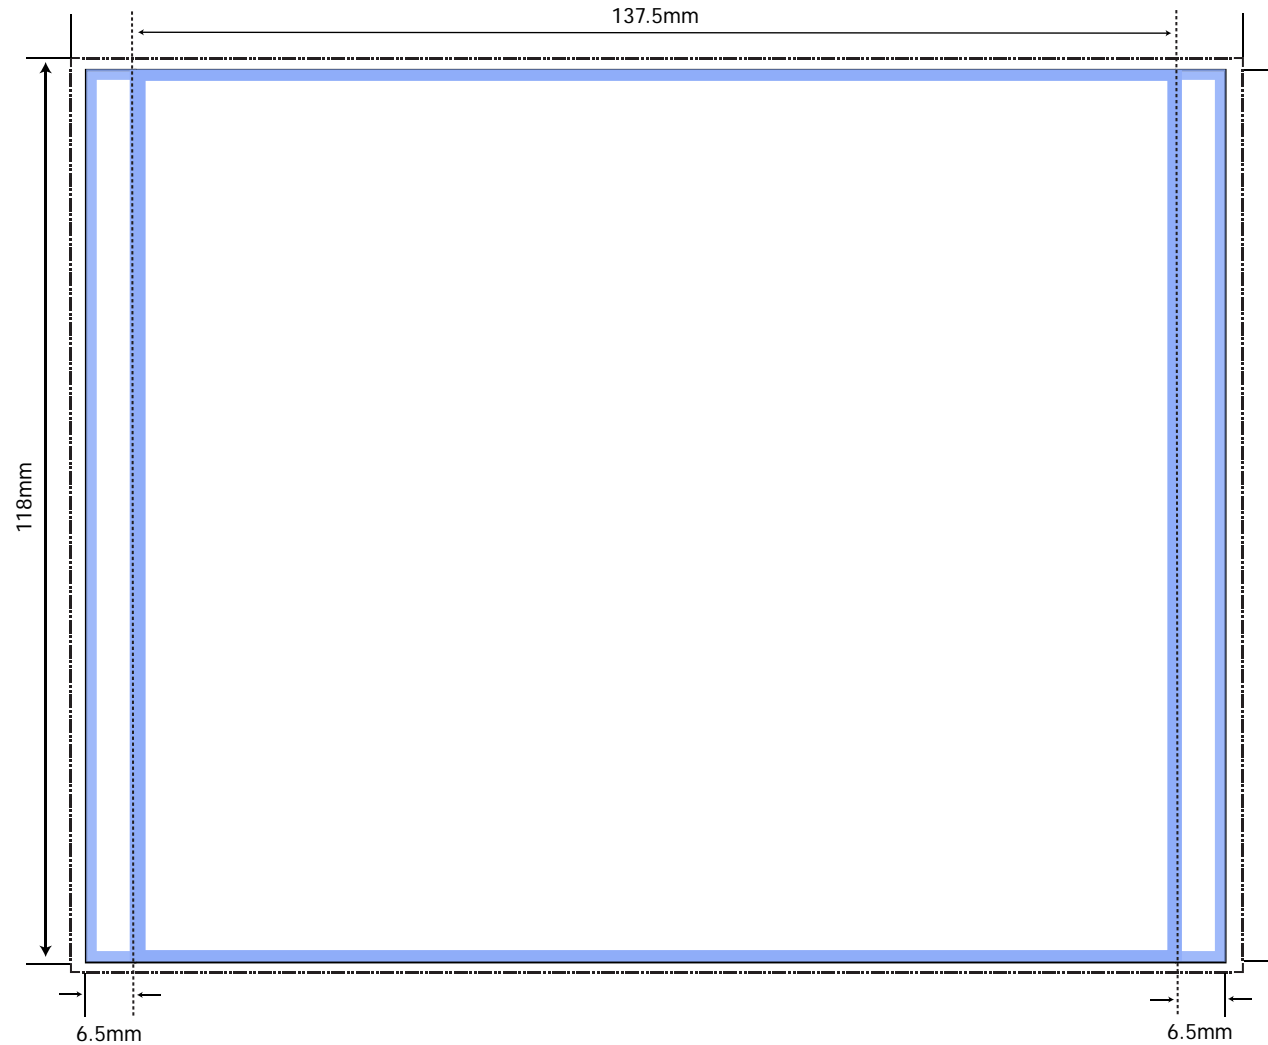

Jewel Case Rear Inlay

Further artwork specs and submission guidelines are available for download from our website at: <http://www.dvdplus.org.uk/artwork.htm>

DVD PLUS
MULTIMEDIA

Key	
	3mm bleed
	3mm no type margin
	Fold line/perforation

Note: "No type margin" on spine is 1mm. When Printed, diagram may not be to size.