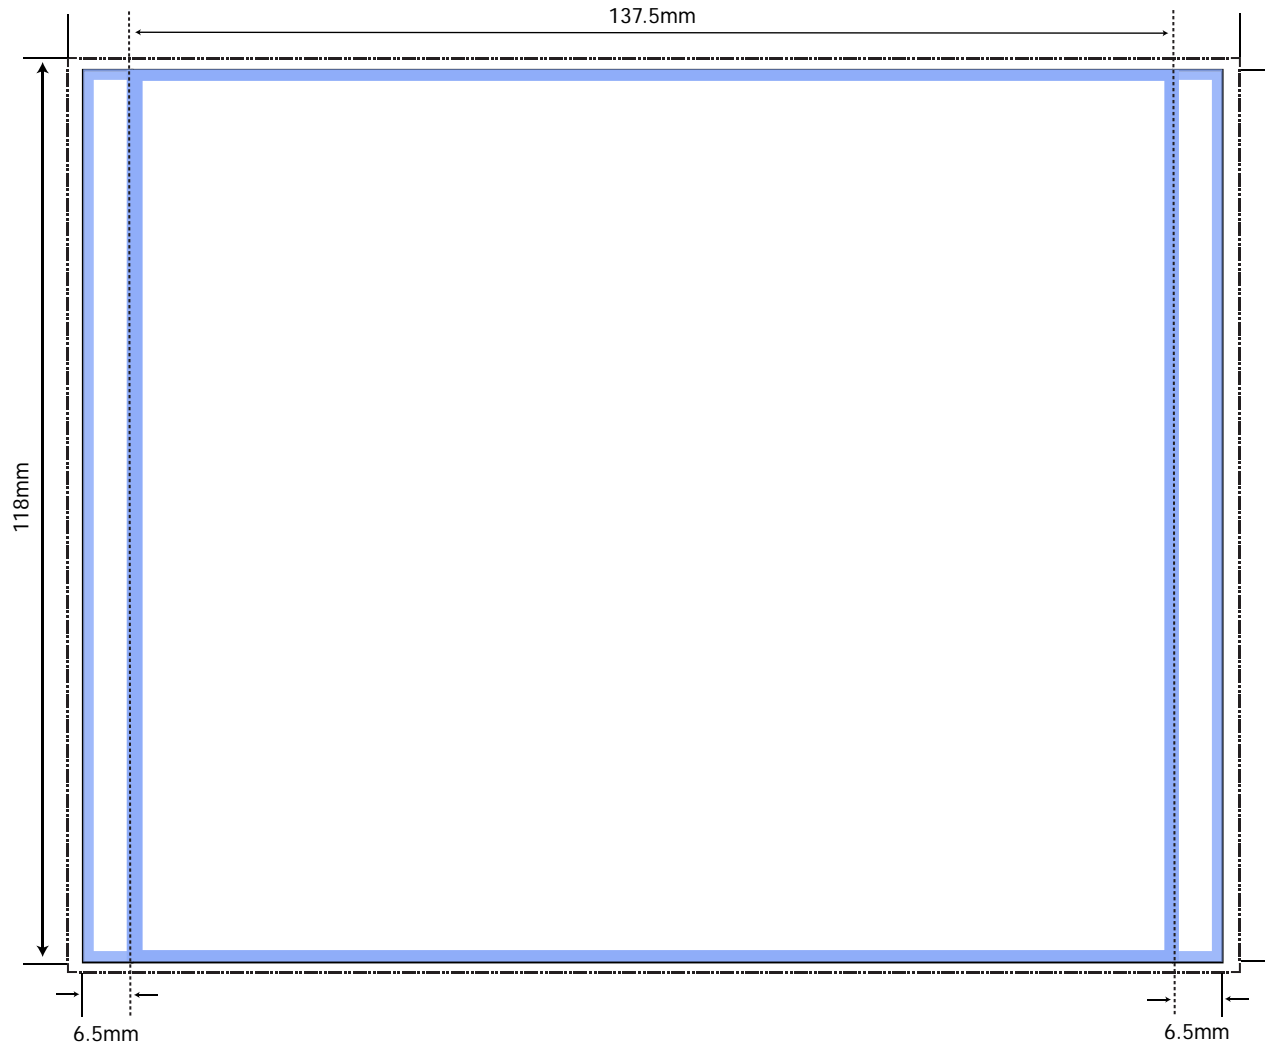

Jewel Case Rear Inlay

Further artwork specs and submission guidelines are available for download from our website at: <http://www.dvdplus.org.uk/artwork.htm>

DVD PLUS
MULTIMEDIA

Key	
	3mm bleed
	3mm no type margin
	Fold line/perforation

Note: "No type margin" on spine is 1mm. When Printed, diagram may not be to size.