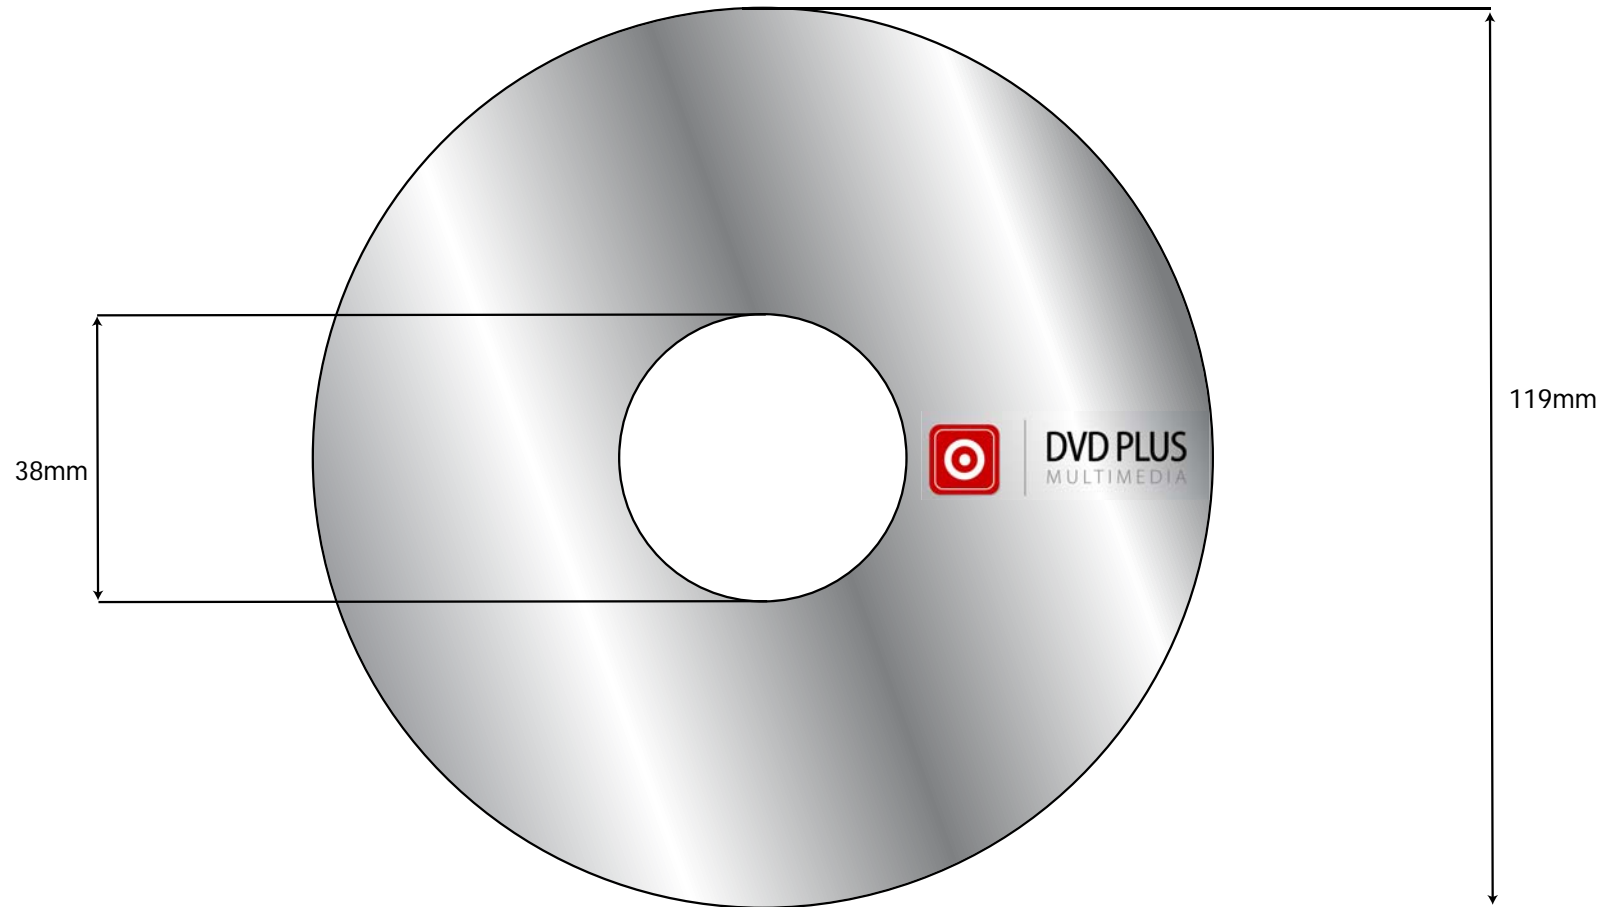

# CD-R Print Spec (12cm) - Type A: Standard Inkjet Print

Further artwork specs and submission guidelines are available for download from our website at: <http://www.dvdplus.org.uk/artwork.htm>

**DVD PLUS**  
MULTIMEDIA

Note: When printed, diagram may not be to scale